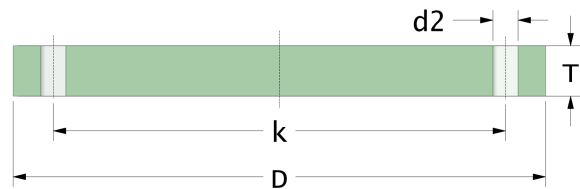

Rotec Couvertres de regard

Couvercle plat

Resin Type: Derakane 470

#	DN (mm)	Pmax (bar)	D (mm)	k (mm)	Holes (no.)	d2 (mm)	T (mm)	Article Number
1	500	1	640	586	20	18	16	MBC-500-01/RS
2	500	3	640	586	20	22	32	MBC-500-03/RS
3	600	1	755	700	20	18	20	MBC-600-01-RS
4	600	3	755	700	20	22	44	MBS-600-03/RS
5	800	1	975	920	24	18	28	MBC-800-01/RS
6	800	3	975	920	24	26	50	MBC-800-03/RS

Disclaimer

Whilst every care is taken to ensure that the information on this website is complete and accurate, the Rotec Composite Group BV cannot accept responsibility for any omissions or inaccuracies or for any consequences arising therefrom. By using this website, the user accepts the terms of this disclaimer.

17-10-2023